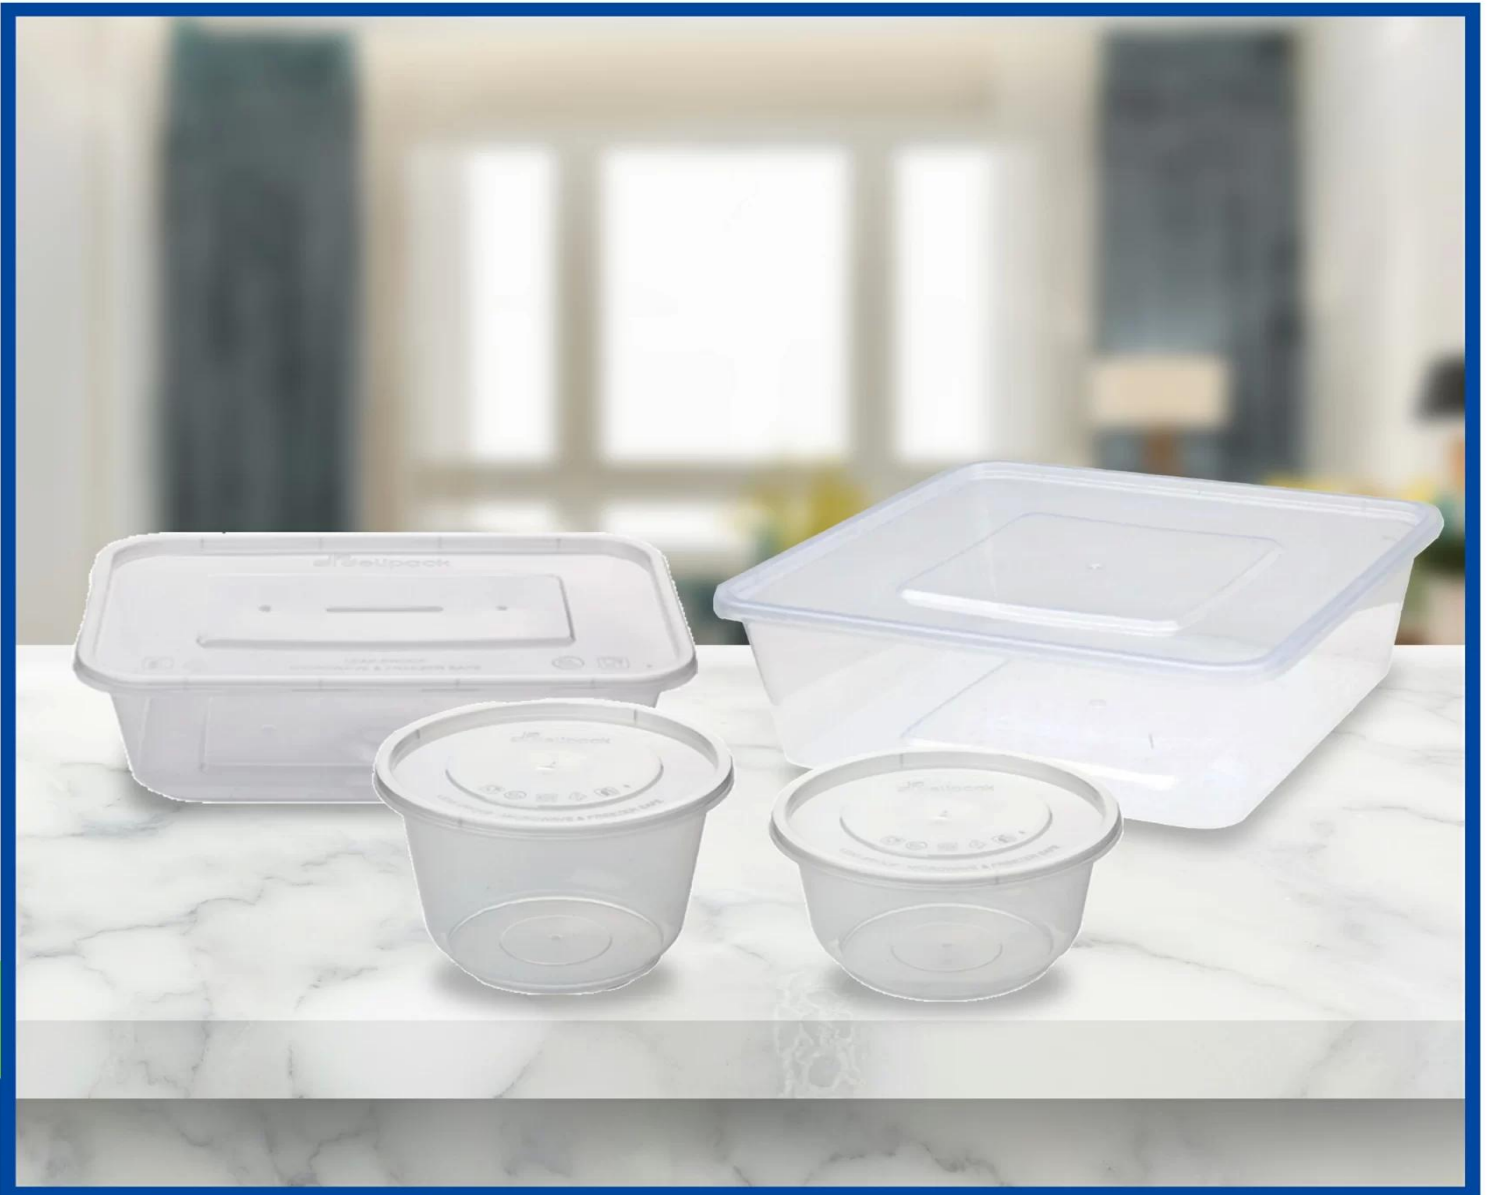

THINWALL SERIES